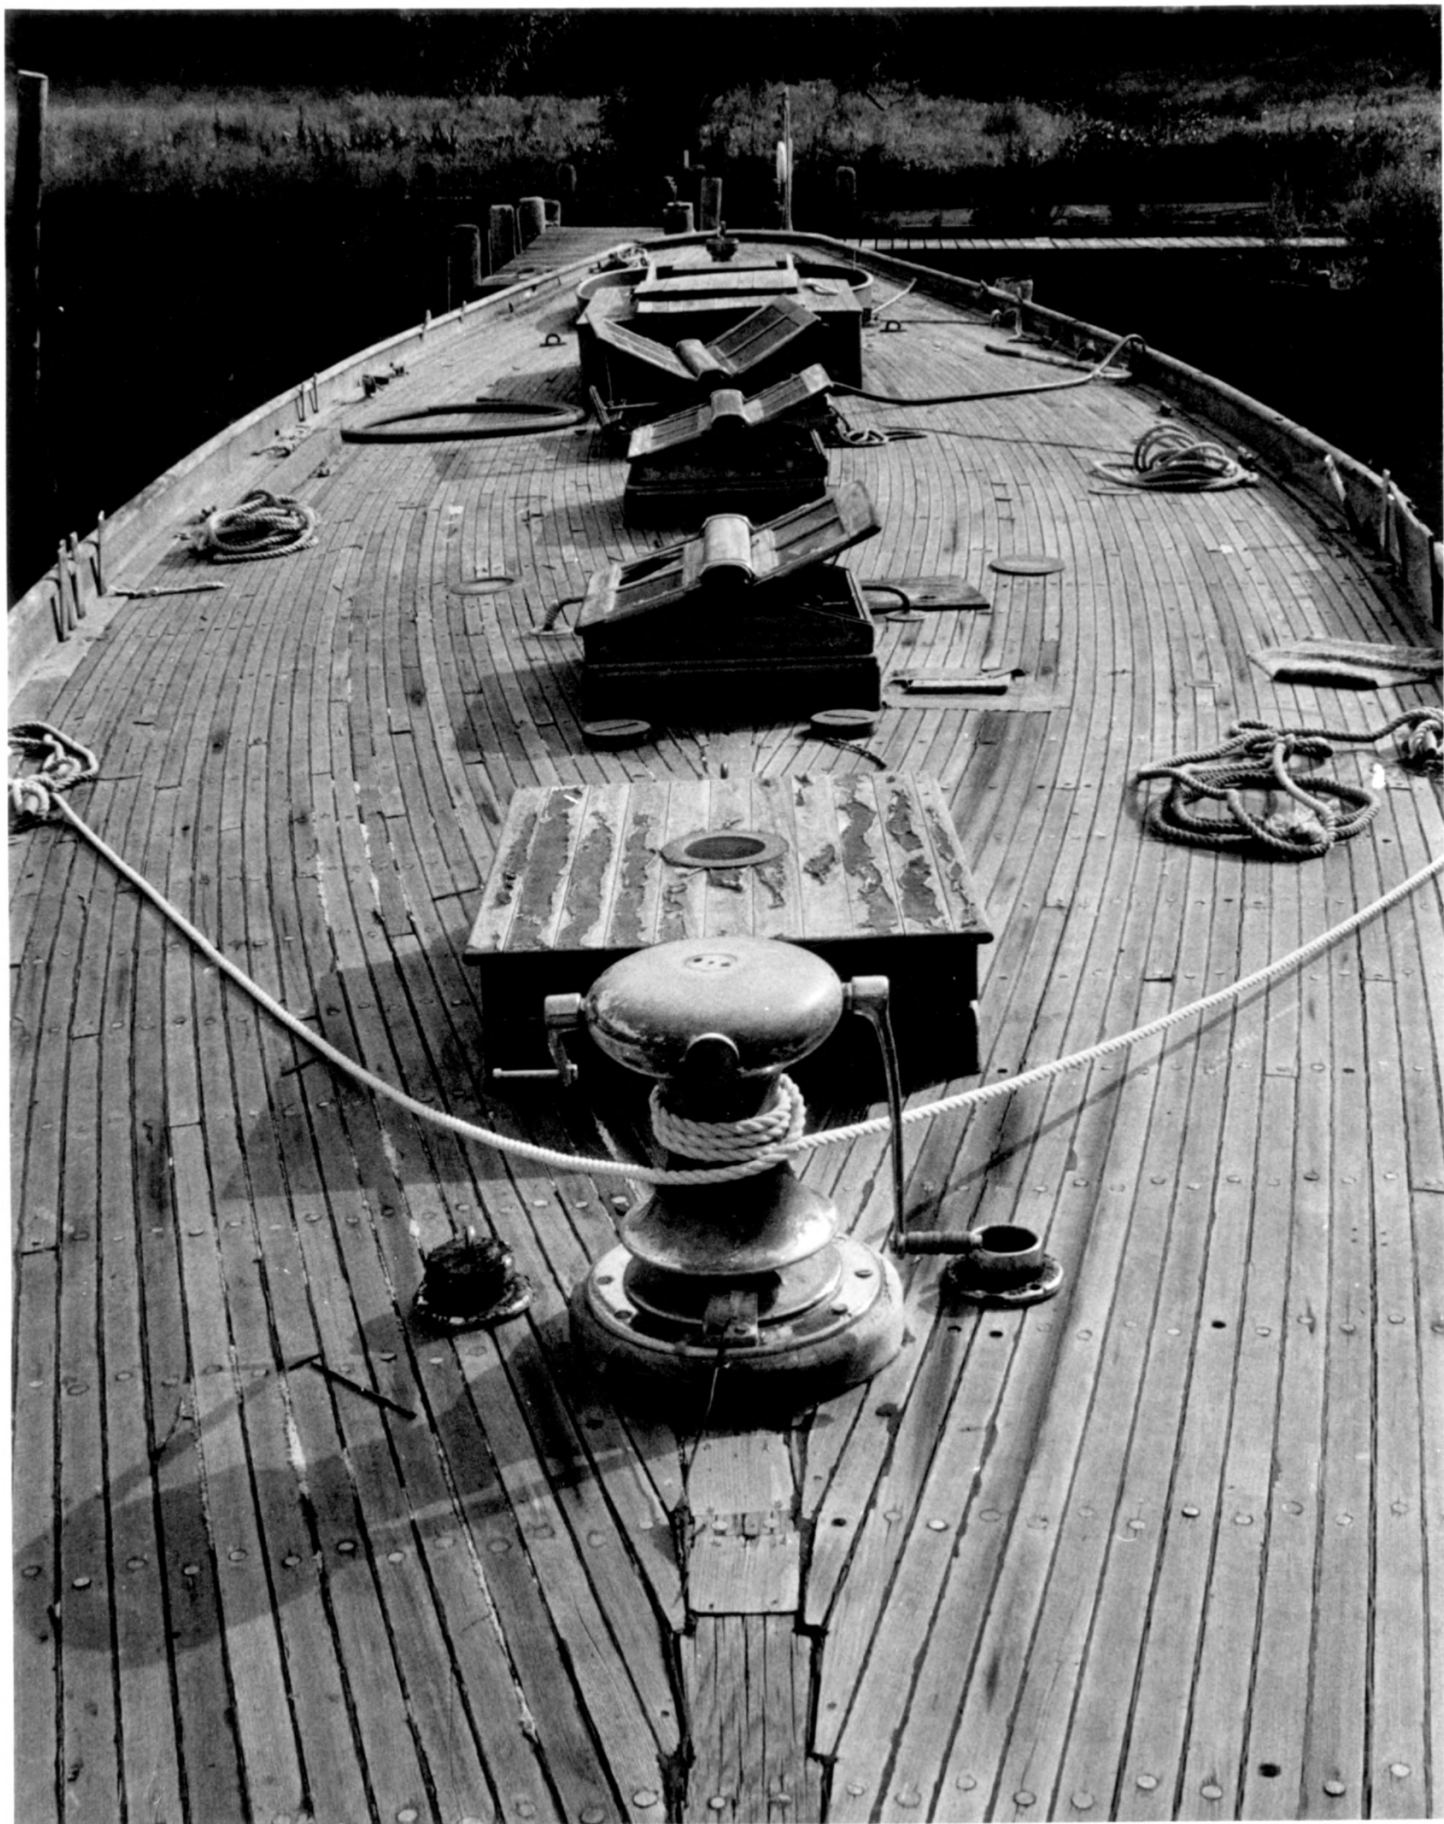

Sailing Yacht Doris

Deep River, CT

Photographer: W.A. Scofield

Date: July 1983

Negative: Photographer

View: Starboard side

Photograph # 2

Sailing Yacht Doris

Deep River, CT

Photographer: W.A. Scofield

Date: July 1983

Negative: Photographer

View: Starboard quarter

Photograph # 3

Sailing Yacht Doris

Deep River, CT

Photographer: W.A. Scofield

Date: July 1983

Negative: Photographer

View: Port quarter

Photograph # 4

Sailing Yacht Doris

Deep River, CT

Photographer: W.A. Scofield

Date: July 1983

Negative: Photographer

View: Port bow

Photograph # 5

Sailing Yacht Doris

Deep River, CT

Photographer: W.A. Scofield

Date: July 1983