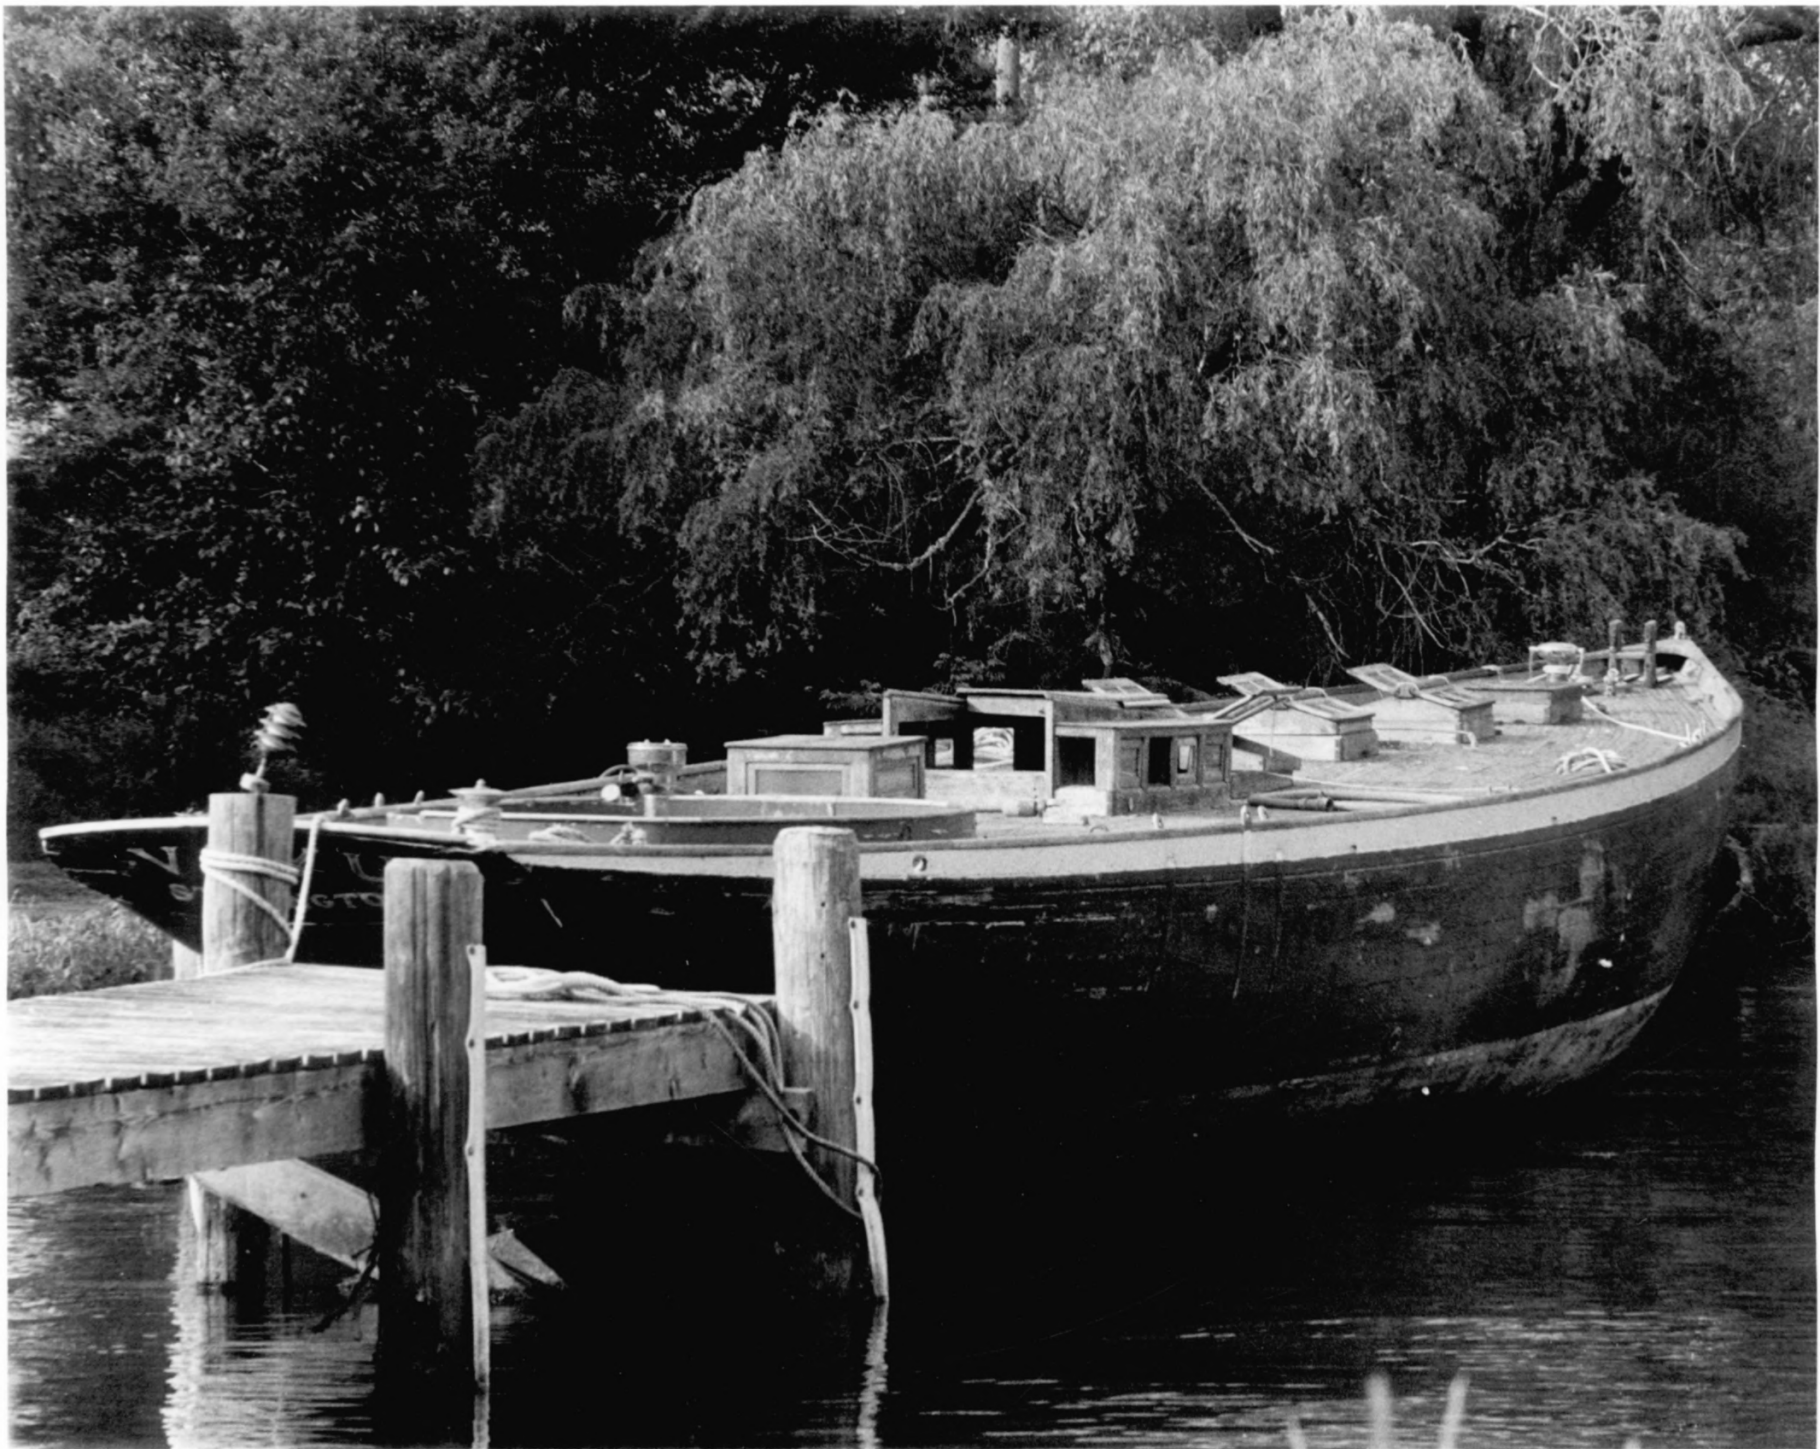

Sailing Yacht Doris

Deep River, CT

Photographer: W.A. Scofield

Date: July 1983

Negative: Photographer

View: Starboard side

Photograph # 2

Sailing Yacht Doris

Deep River, CT

Photographer: W.A. Scofield

Date: July 1983

Negative: Photographer

View: Starboard quarter

Photograph # 3

Sailing Yacht Doris

Deep River, CT

Photographer: W.A. Scofield

Date: July 1983

Negative: Photographer

View: Port quarter

Photograph # 4

Sailing Yacht Doris

Deep River, CT

Photographer: W.A. Scofield

Date: July 1983

Negative: Photographer

View: Port bow

Photograph # 5

Sailing Yacht Doris

Deep River, CT

Photographer: W.A. Scofield

Date: July 1983